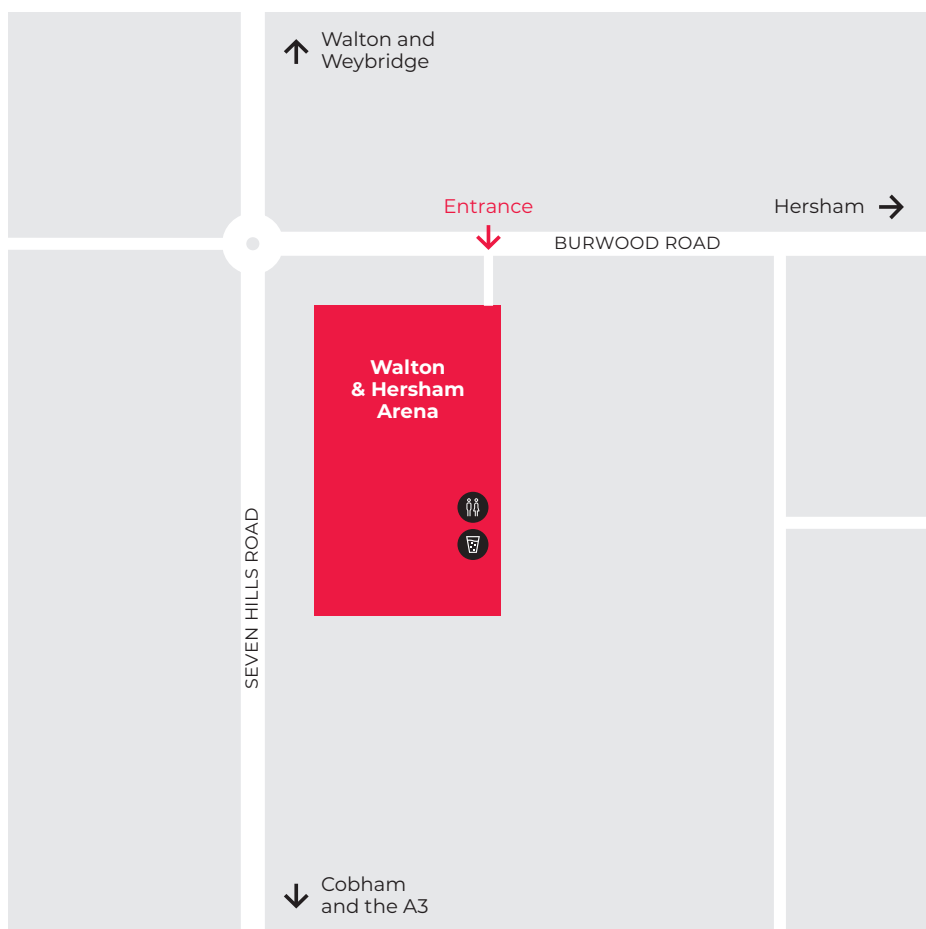

WALTON & HERSHAM YOUTH FC

@ WALTON & HERSHAM ARENA

INFORMATION FOR PARENTS AND VISITING TEAMS

Match day home ground is the playing field of:

WALTON & HERSHAM ARENA

Burwood Road
Hersham KT12 4EW

What you need to know:

TheFA

**Charter
Standard
Youth Club.**

MATCH DAY AT WALTON & HERSHAM ARENA

Walton & Hershams Arena
Burwood Road
Hersham KT12 4EW