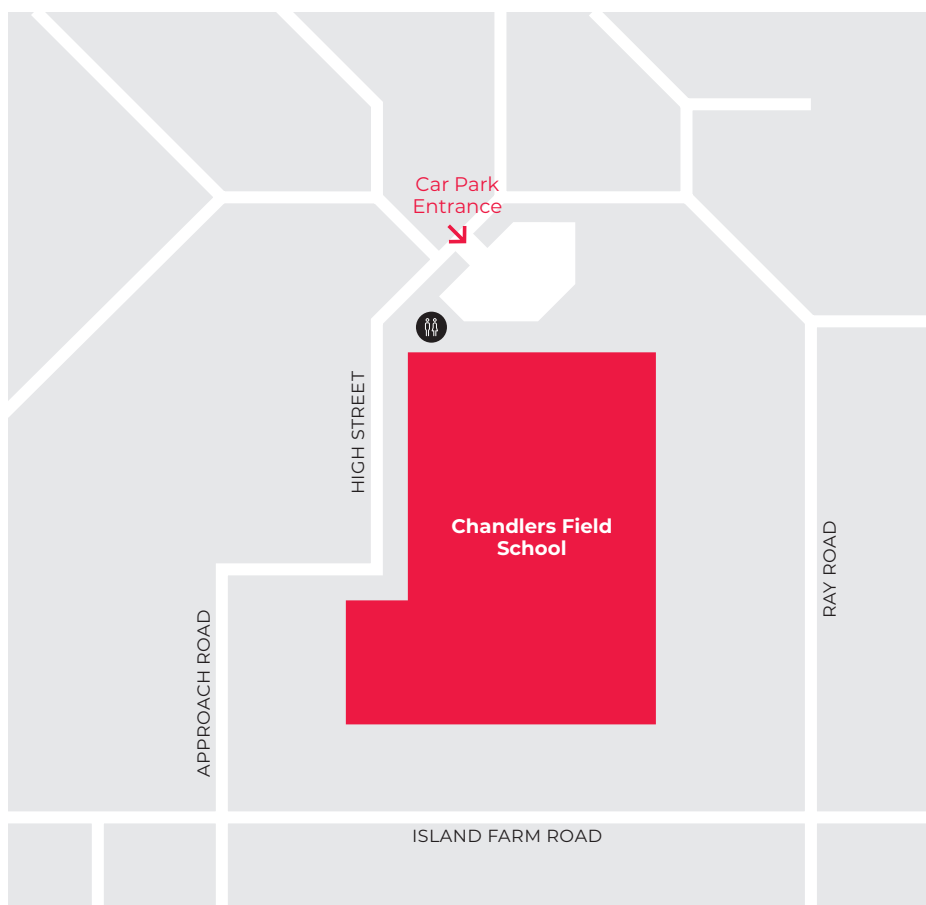

MATCH DAY AT CHANDLERS FIELD SCHOOL

Chandlers Field School
High Street
Molesey
Surrey KT8 2LX