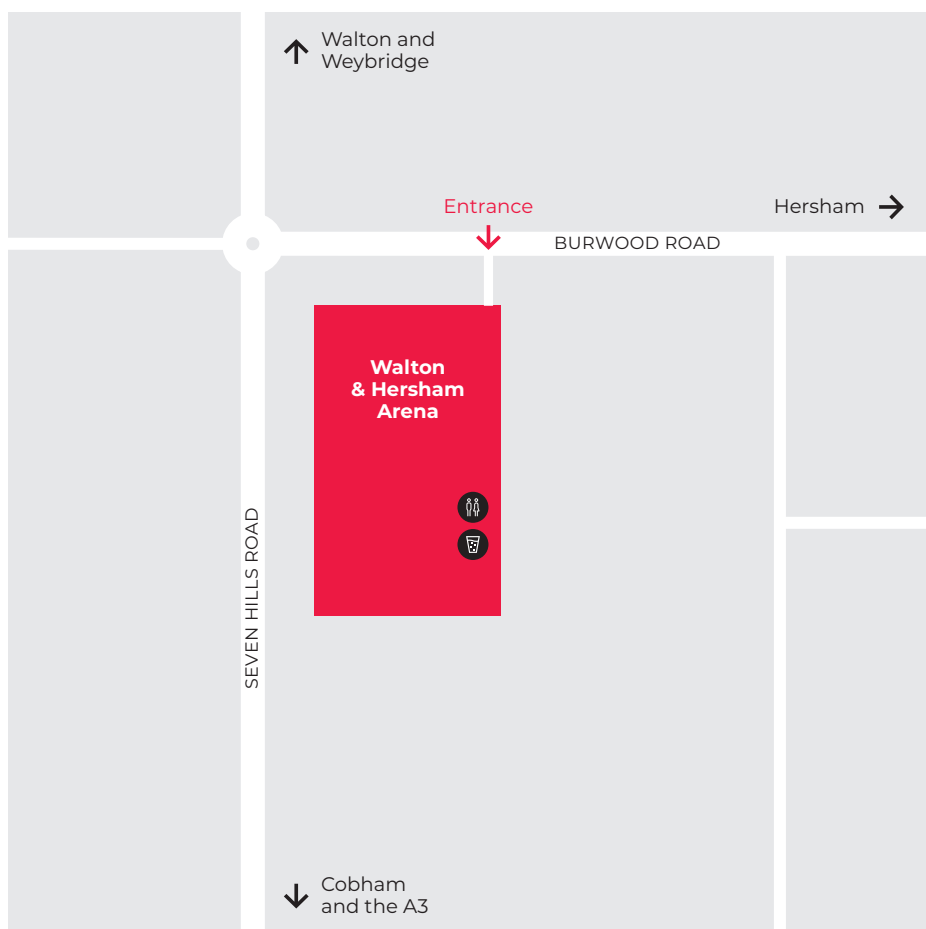

WALTON & HERSHAM YOUTH FC

@ WALTON & HERSHAM ARENA

INFORMATION FOR PARENTS AND VISITING TEAMS

Match day home ground is the playing field of:

WALTON & HERSHAM ARENA

Burwood Road
Hersham KT12 4EW

What you need to know:

- There is on-site parking (please see diagram)
- Our home kit is red shirts, socks and shorts
- Toilets are available, marked on map
- There is NO smoking on site
- Dogs are permitted but must be kept on a lead
- The grounds will be open 30 minutes before kick-off time
- Please tidy all litter away and take it home with you
- The Surrey Coffee Co. run our café serving bacon and sausage baps, barista hot drinks and a selection of snacks and soft drinks

ACCREDITED
PART OF ENGLAND FOOTBALL

MATCH DAY AT WALTON & HERSHAM ARENA

Walton & Hershams Arena
Burwood Road
Hershams KT12 4EW