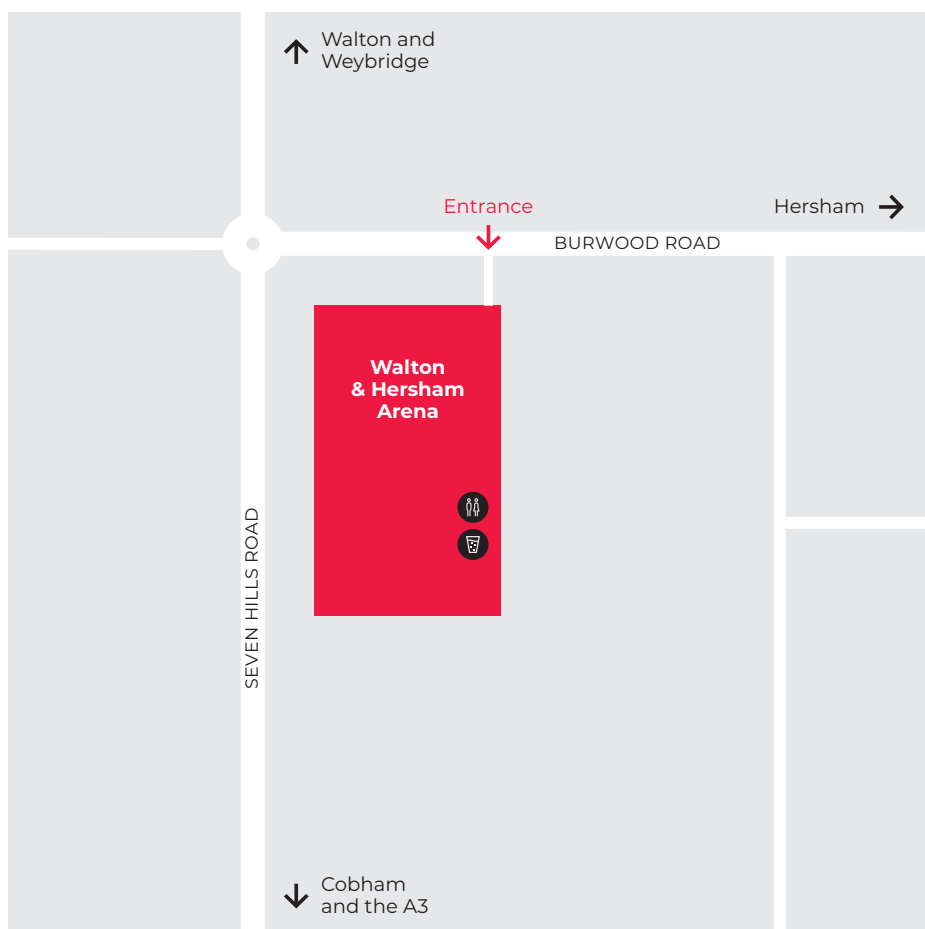

MATCH DAY AT WALTON & HERSHAM ARENA

Walton & Hershams Arena
Burwood Road
Hershams KT12 4EW