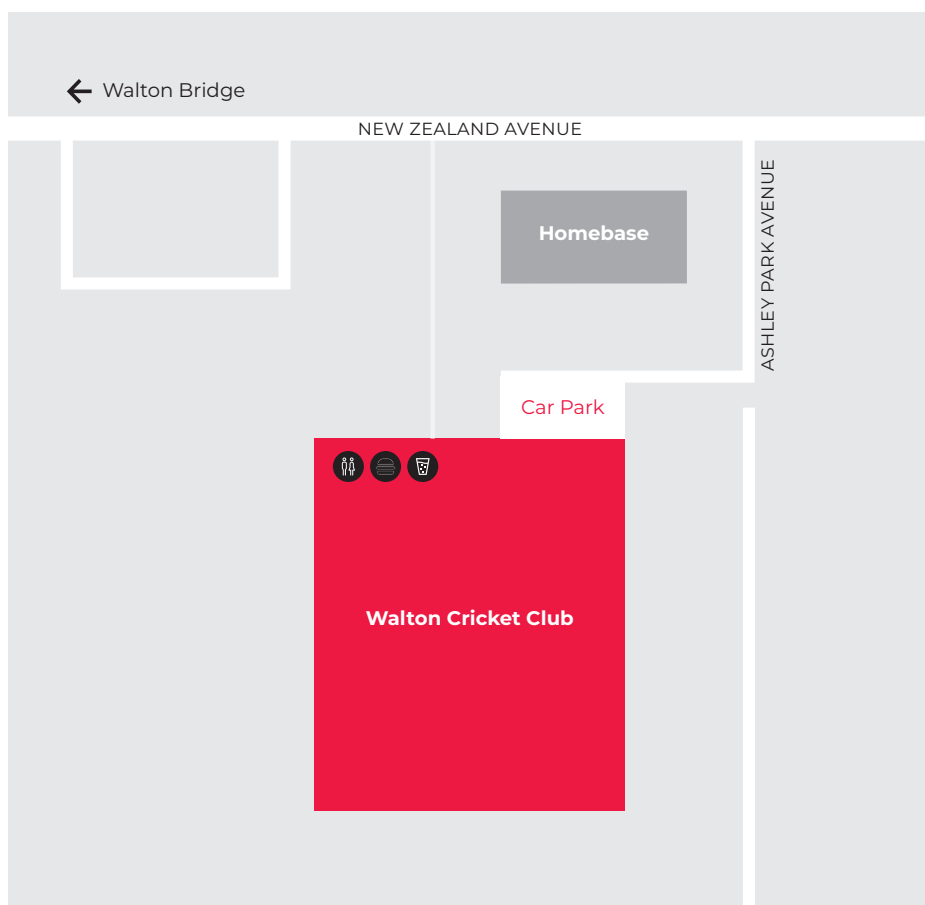

MATCH DAY AT WALTON CRICKET CLUB

Walton Cricket Club
197 Ashley Park Avenue
Walton on Thames
Surrey KT12 1XA