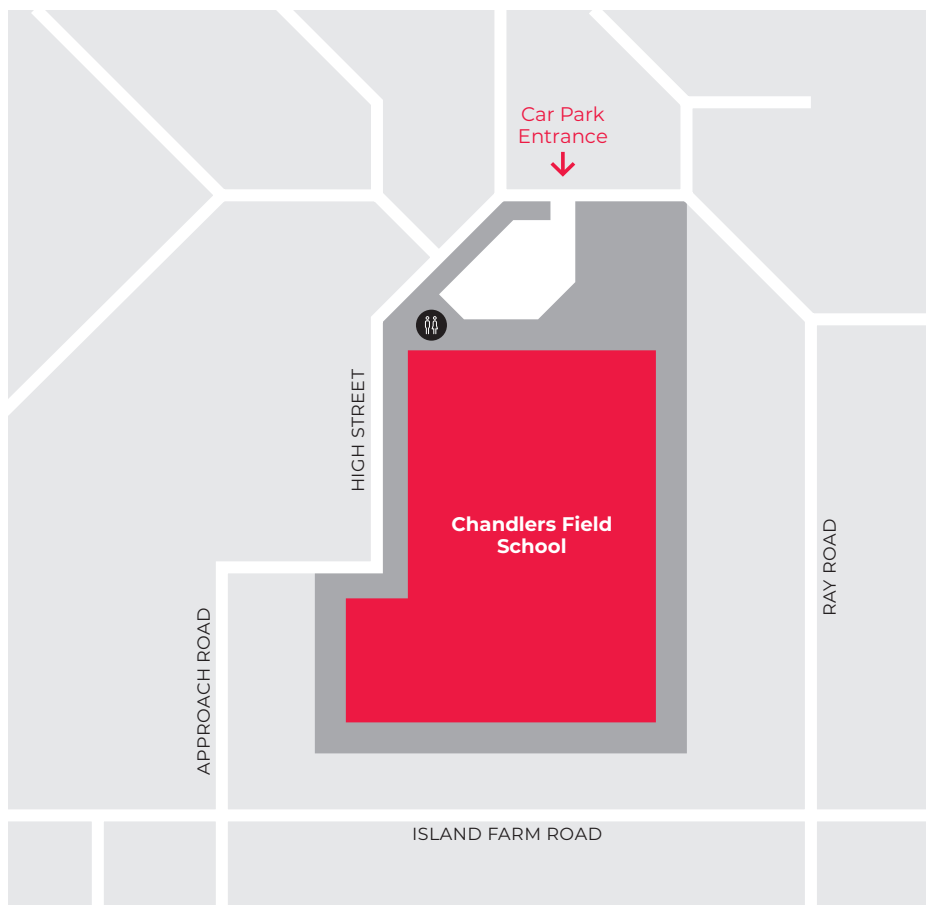

MATCH DAY AT CHANDLERS FIELD SCHOOL

Chandlers Field School
High Street
Molesey
Surrey KT8 2LX