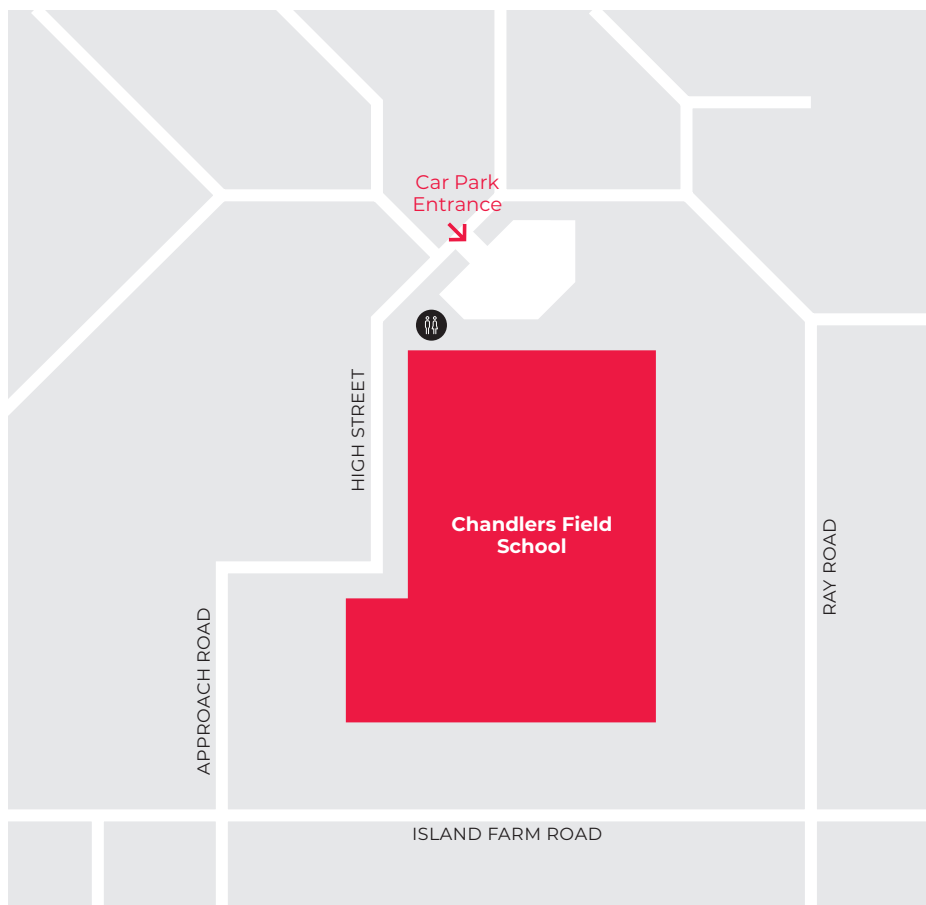

MATCH DAY AT CHANDLERS FIELD SCHOOL

Chandlers Field School
High Street
Molesey
Surrey KT8 2LX